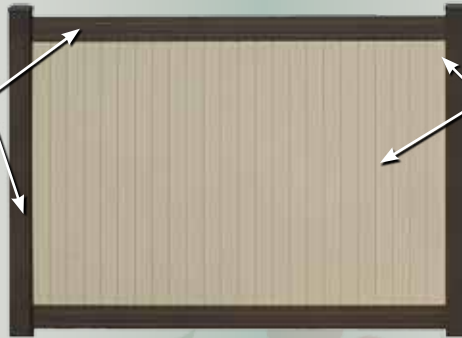

Westwood  
White

Snap-Lock T&G  
Tan

Snap-Lock T&G  
White

## Choosing Colors

**Frame Color**  
The color selected  
will be used for  
the aluminum  
top and bottom  
rails, posts, and  
gate side verticals.

**In-fill Color**  
The color selected  
will be used for the  
vinyl verticals  
and side channels.